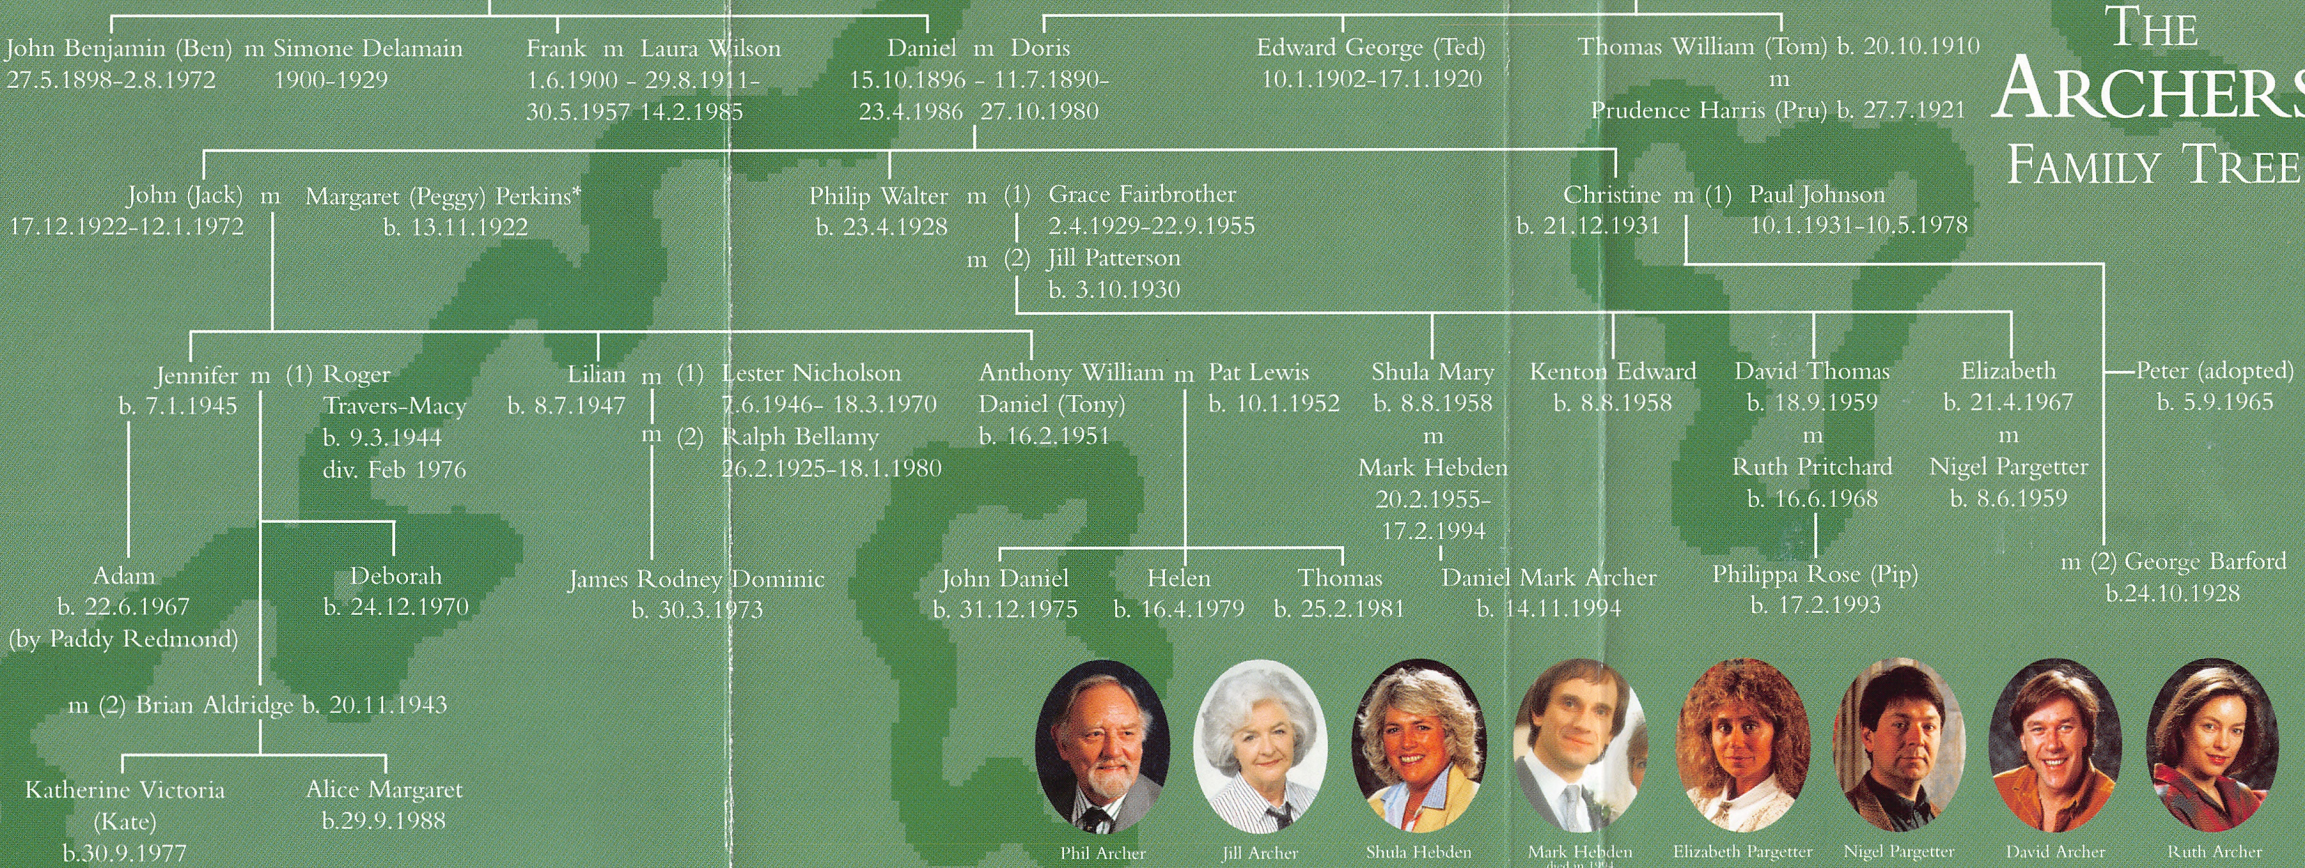

John Archer m Phoebe

William Forrest m Lisa

THE ARCHERS' FAMILY TREE

Mark Hebden
died in 1994

*Peggy married Jack Woolley 1.1.1991